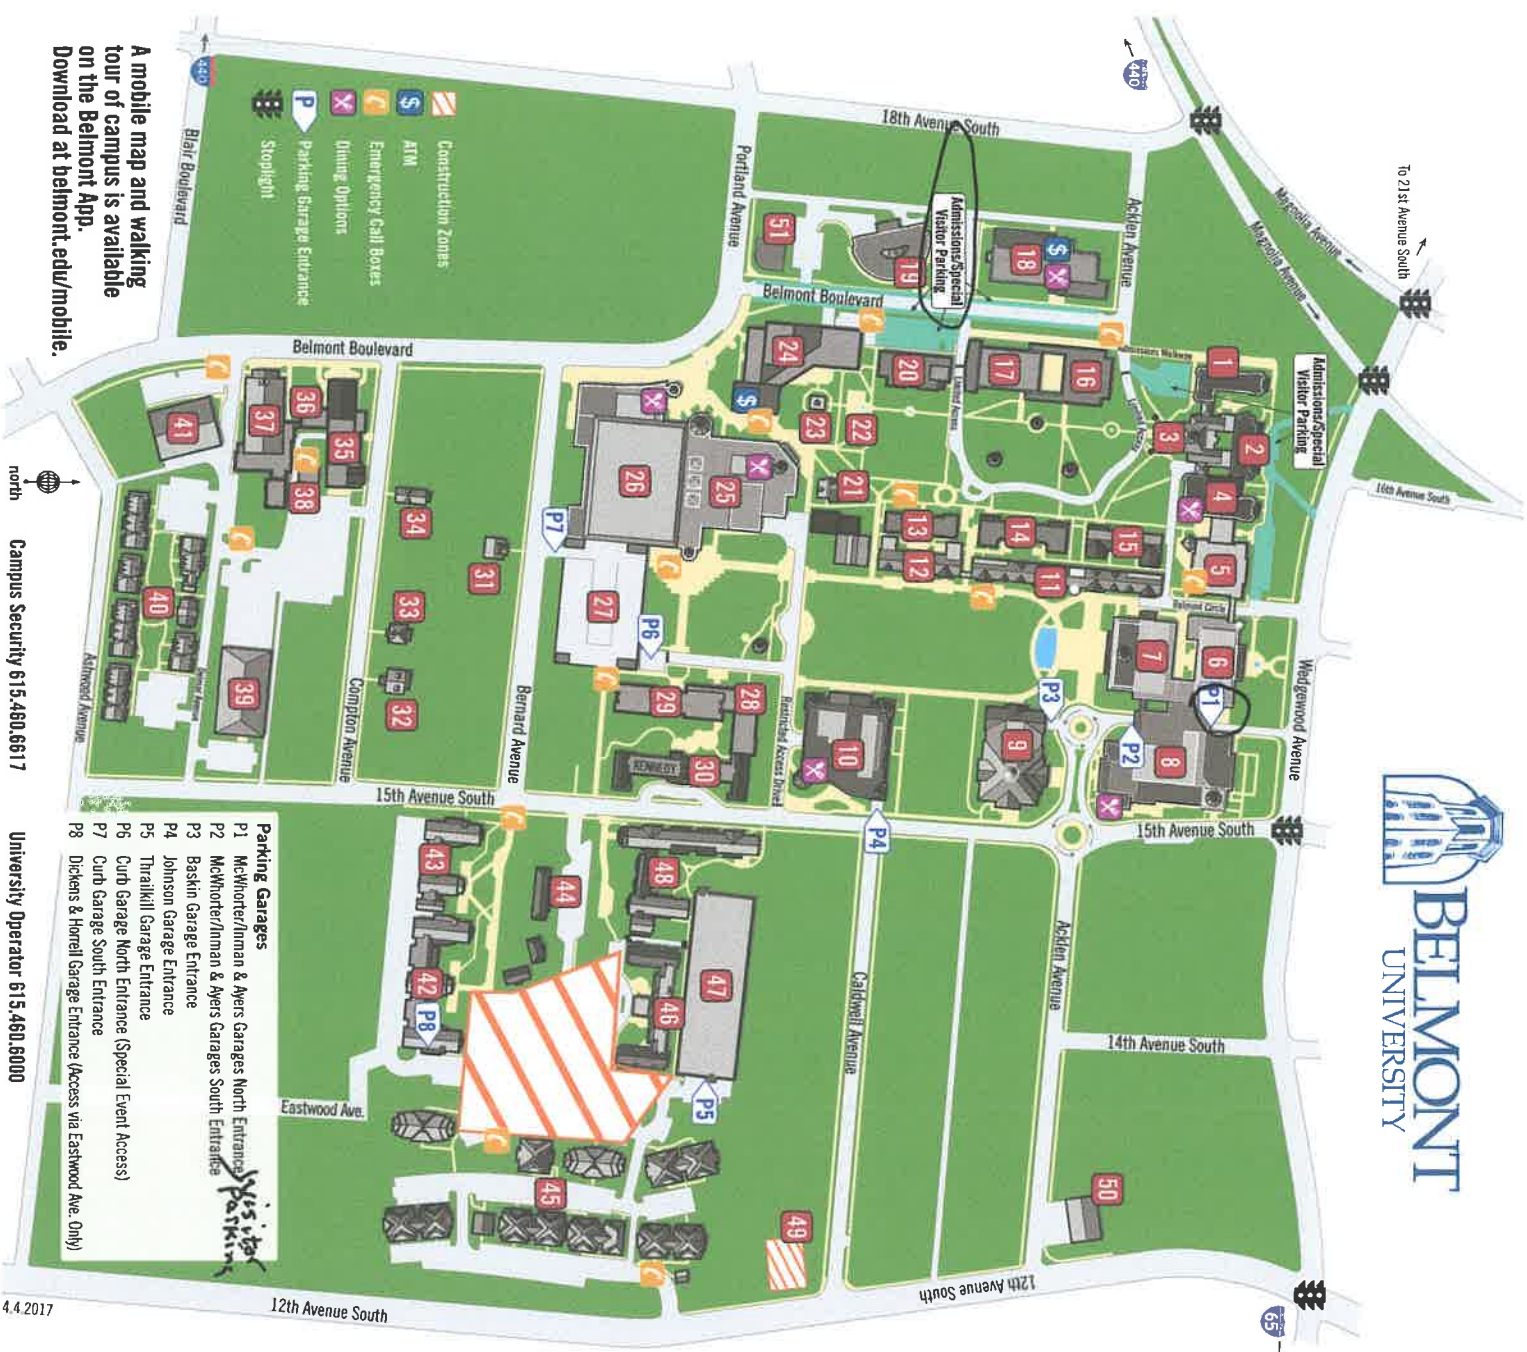

A mobile map and walking tour of campus is available on the Belmont App. Download at belmont.edu/mobile.

Campus Security 615.450.6617

University Operator 615.450.6000

4.4.2017

- Parking Garages**
- P1 McWhorter/Inman & Myers Garages North Entrance
 - P2 McWhorter/Inman & Myers Garages South Entrance
 - P3 Baskin Garage Entrance
 - P4 Johnson Garage Entrance
 - P5 Thraikill Garage Entrance
 - P6 Curb Garage North Entrance (Special Event Access)
 - P7 Curb Garage South Entrance
 - P8 Dickens & Horrell Garage Entrance (Access via Eastwood Ave. Only)